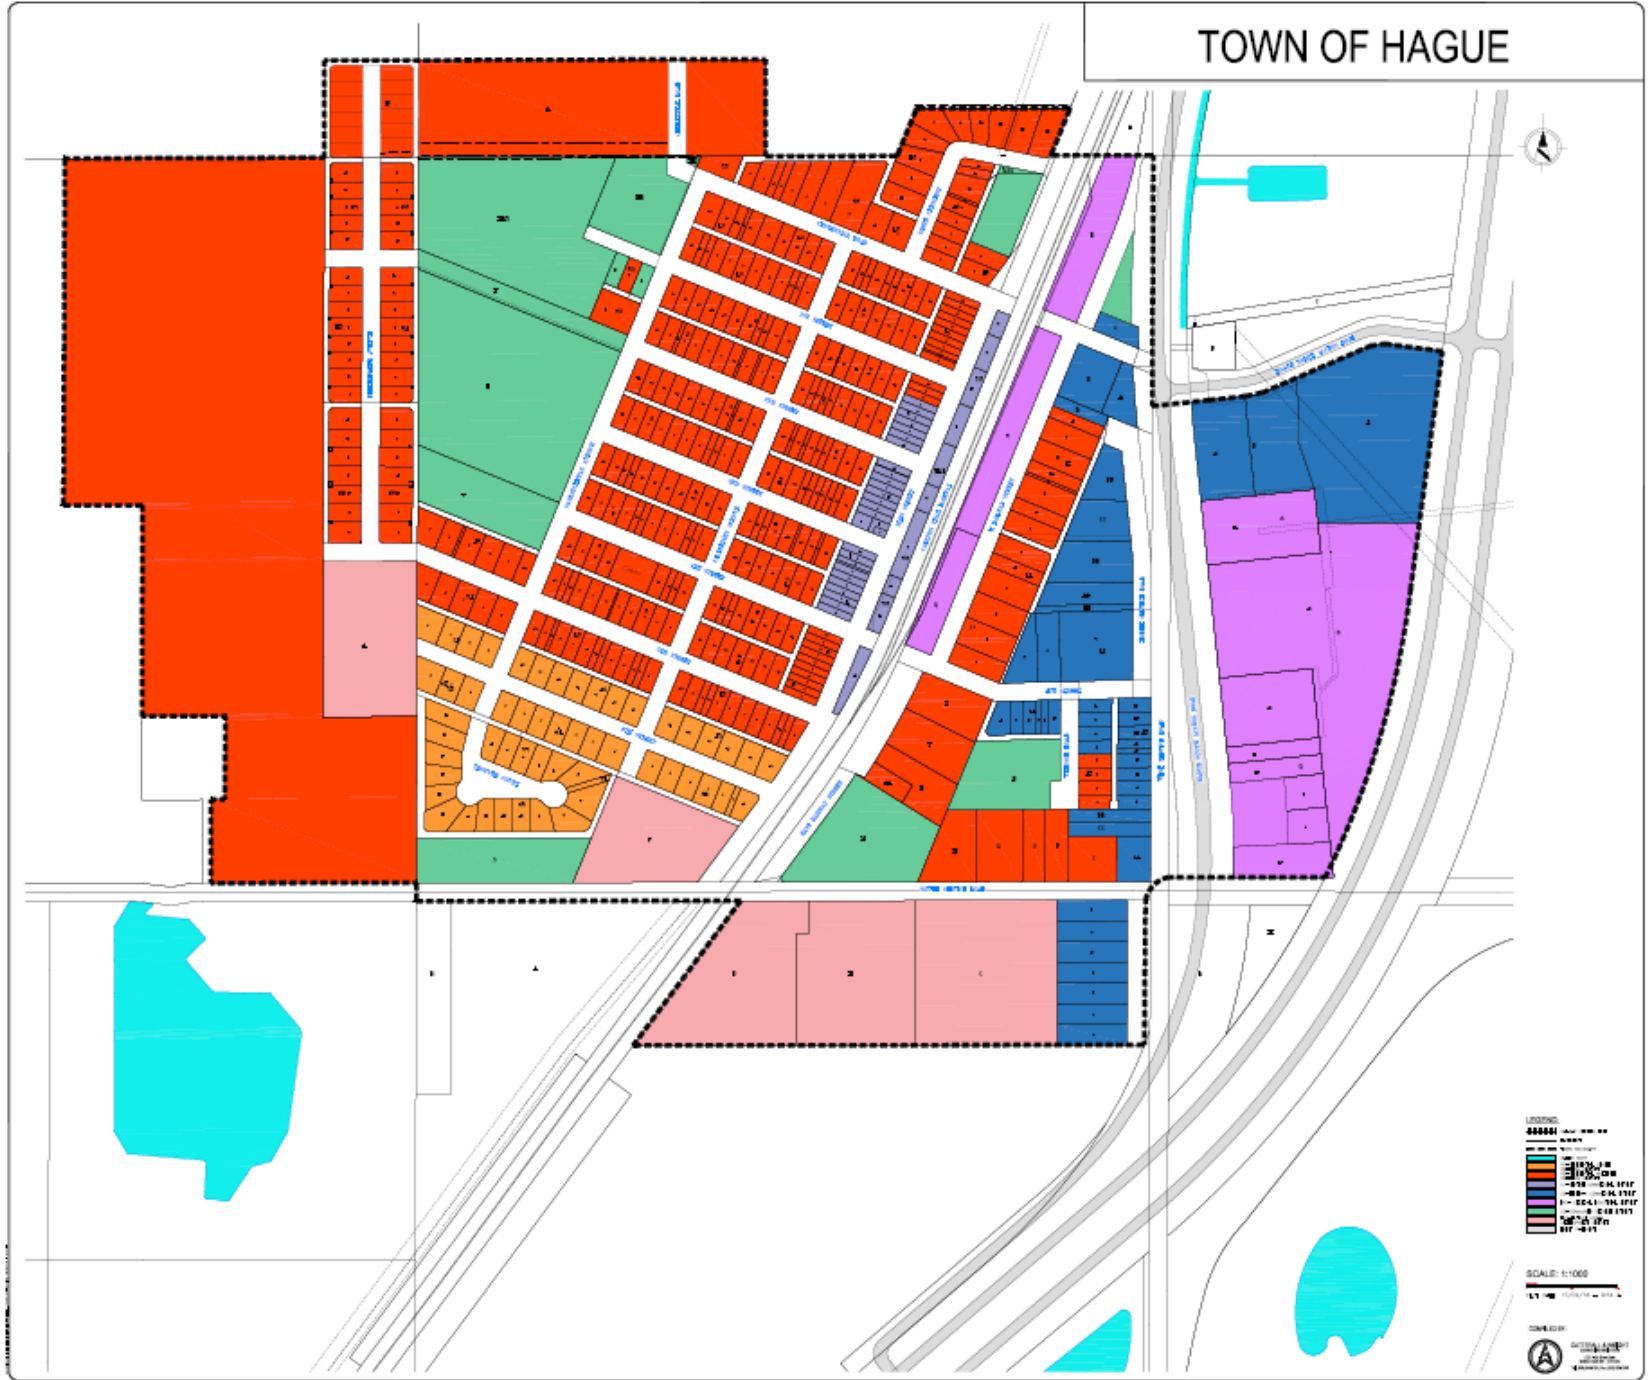

TOWN OF HAGUE

LEGEND

Orange	Residential
Green	Park
Blue	Water
Purple	Industrial
Pink	Commercial
Grey	Other

SCALE: 1:1000